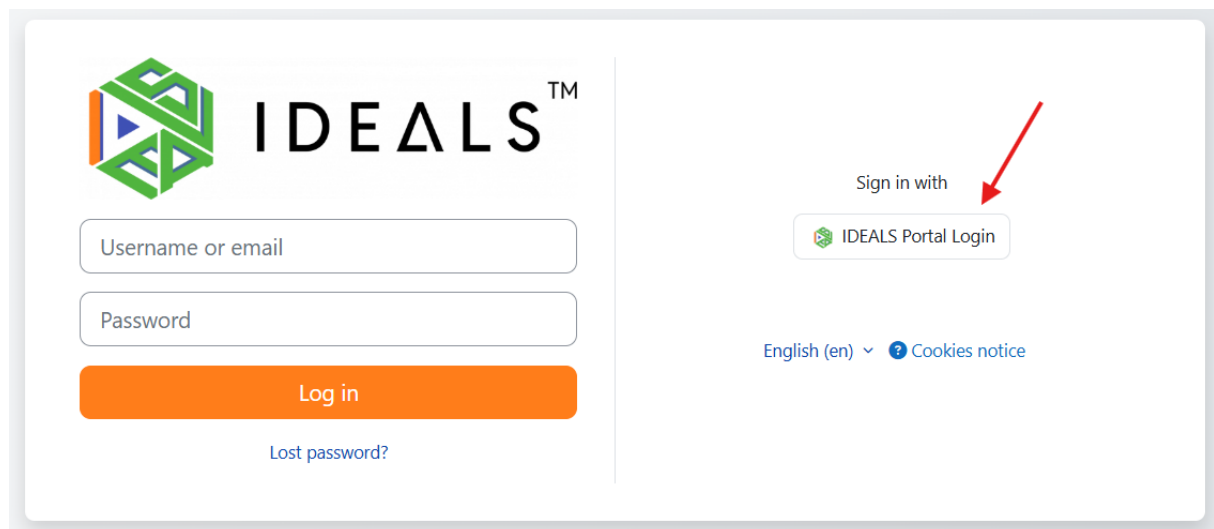

3.2. Single-Sign-On to iLAP-IDEALS

From the Gateway Page (<https://ideals-portal.cite.hku.hk/gateway>), click the "Login iLAP-IDEALS" button.

Due to Moodle's security requirements, you must explicitly click the "IDEALS Portal Login" button when prompted.

The portal will ask for authorization to allow iLAP-IDEALS to access your account. Click "ALLOW".

 Sign in with IDEALS Portal

iLAP IDEALS

wants to access your IDEALS Portal Account
ideals-t1@cite.hku.hk

This will allow **iLAP IDEALS** to:

- View your email address
- View your user profile info

 Info

IDEALS Portal is the official single-sign-on service for iLAP IDEALS. Due to the requirement for secure authentication, you still need to authorize this access request.